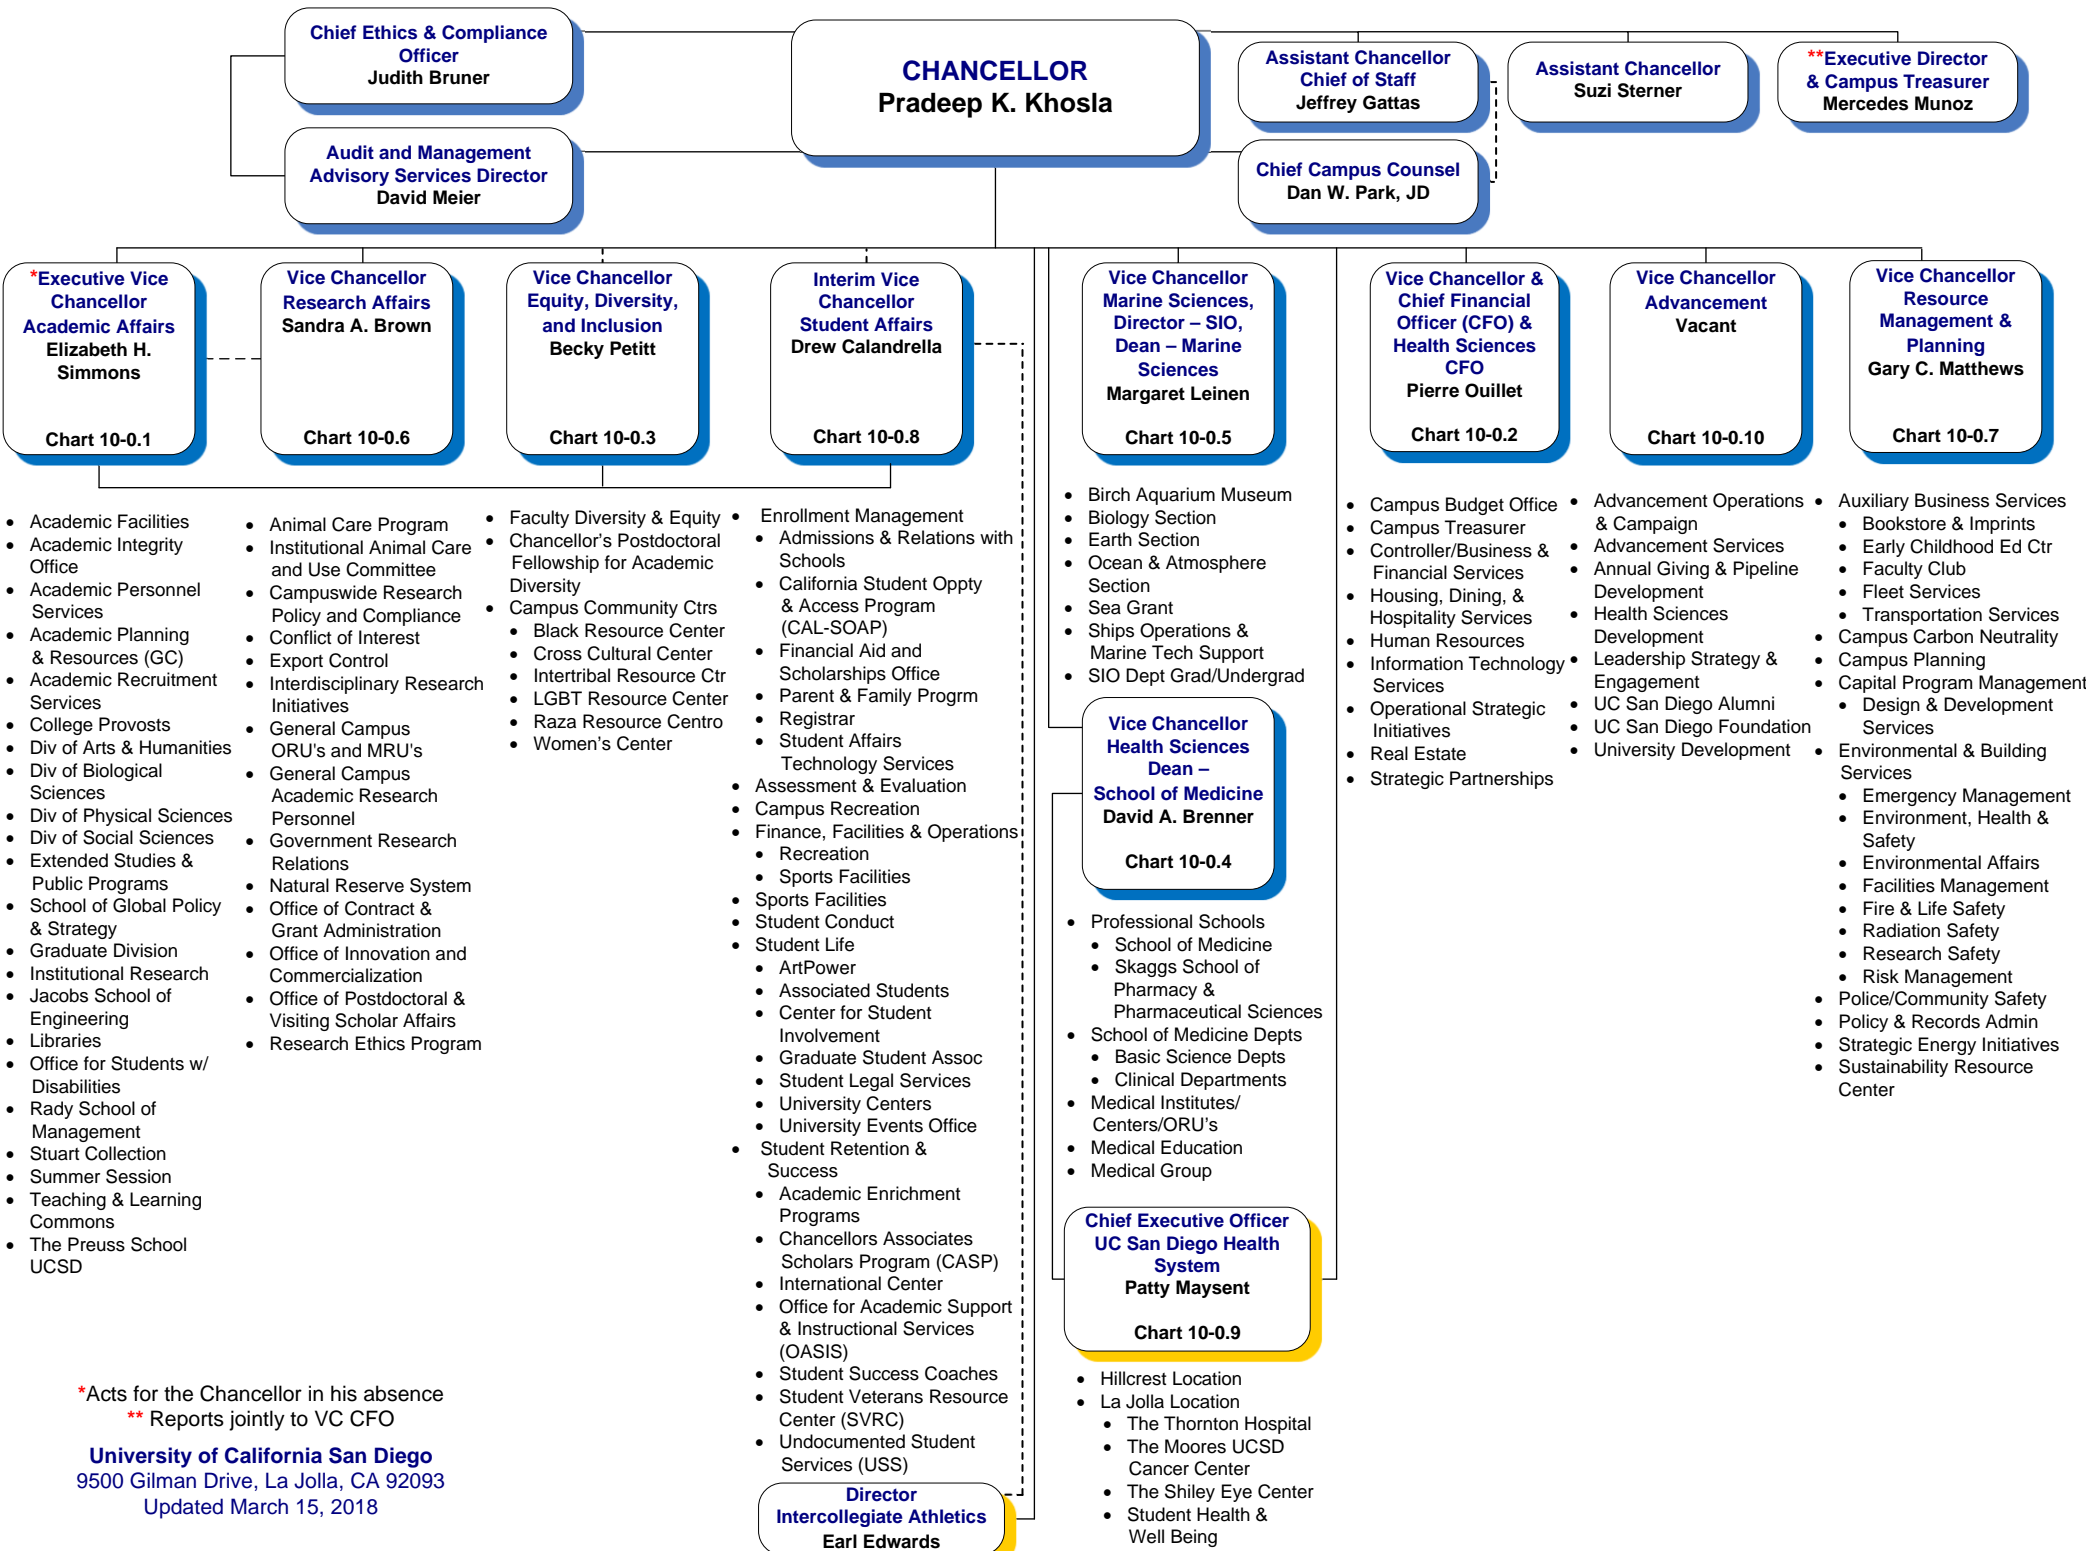

UC SAN DIEGO ADMINISTRATIVE ORGANIZATION CHART

*Acts for the Chancellor in his absence
 ** Reports jointly to VC CFO