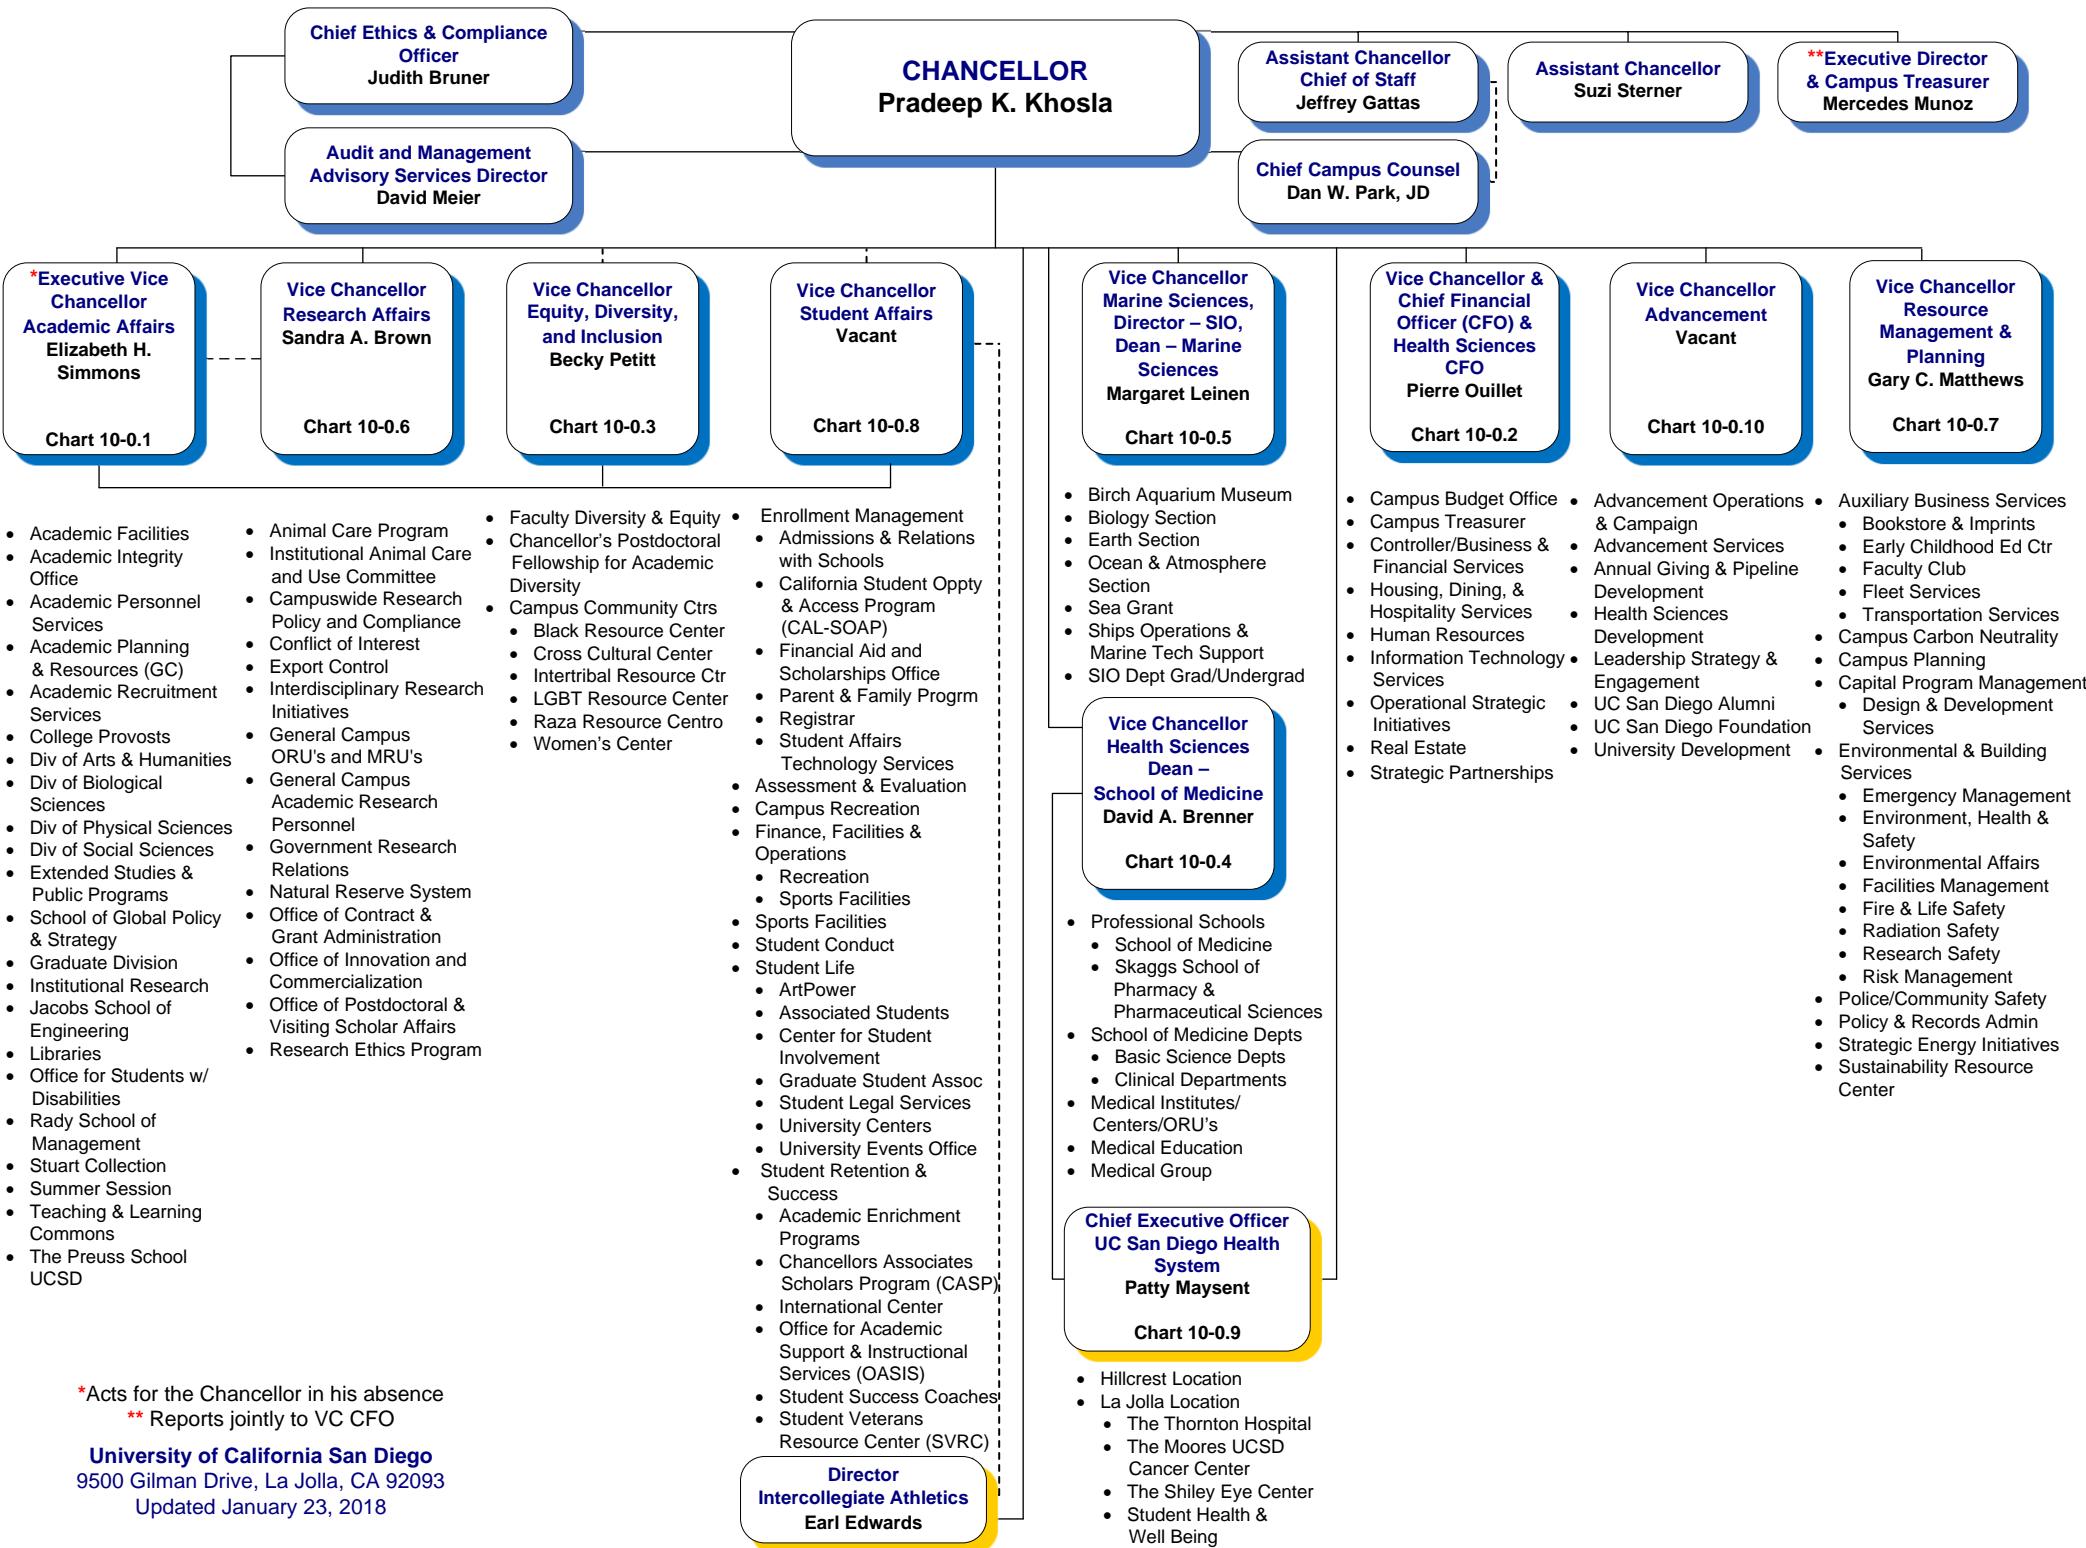

UC SAN DIEGO ADMINISTRATIVE ORGANIZATION CHART

*Acts for the Chancellor in his absence
** Reports jointly to VC CFO