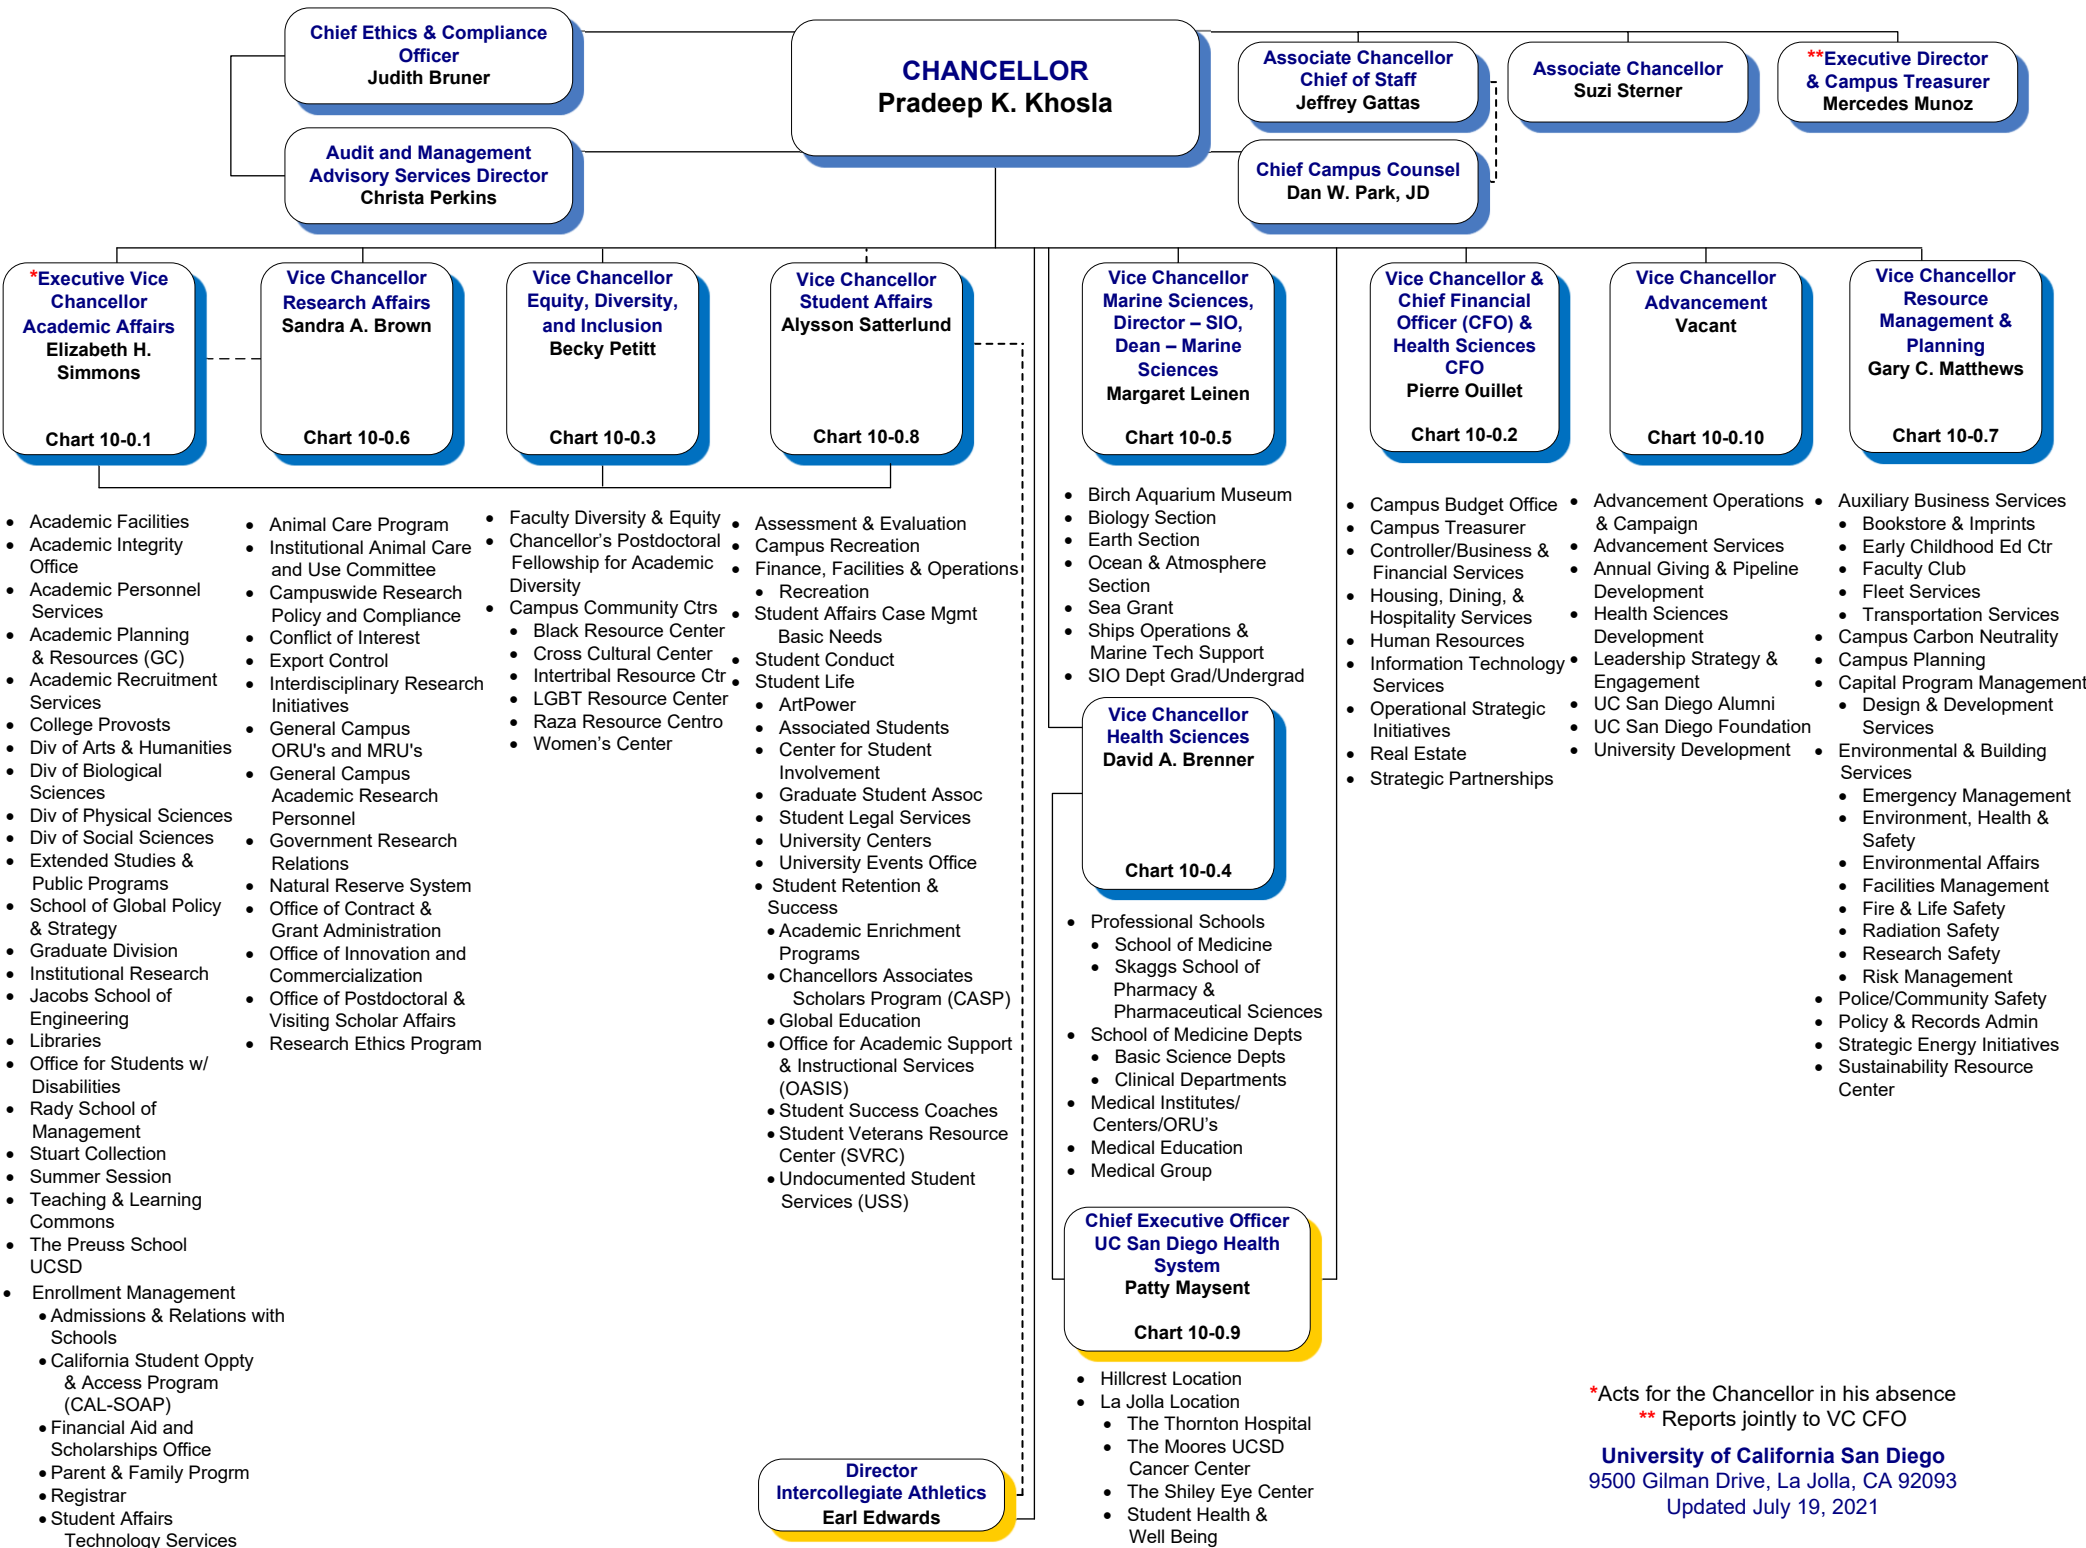

UC SAN DIEGO ADMINISTRATIVE ORGANIZATION CHART

*Acts for the Chancellor in his absence
 ** Reports jointly to VC CFO